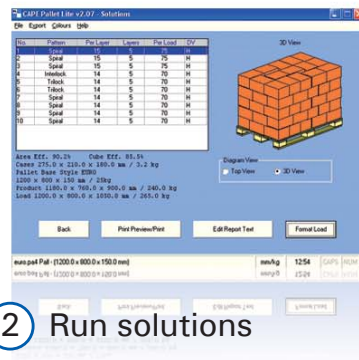

1 Data input

2 Run solutions

3 View a solution

Enter your case dimensions, select a pallet type then input the maximum height and weight of the pallet. **PALLET LITE** will generate a range of palletising reports. Print or email your chosen report or interface the results with another program application.