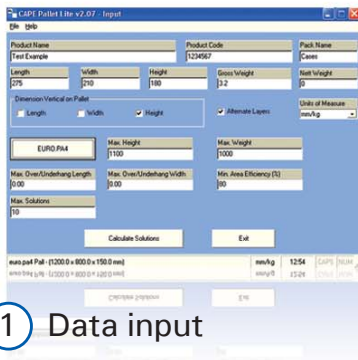

1 Data input

2 Run solutions

3 View a solution

Enter your case dimensions, select a pallet type then input the maximum height and weight of the pallet. **PALLET LITE** will generate a range of palletising reports. Print or email your chosen report or interface the results with another program application.